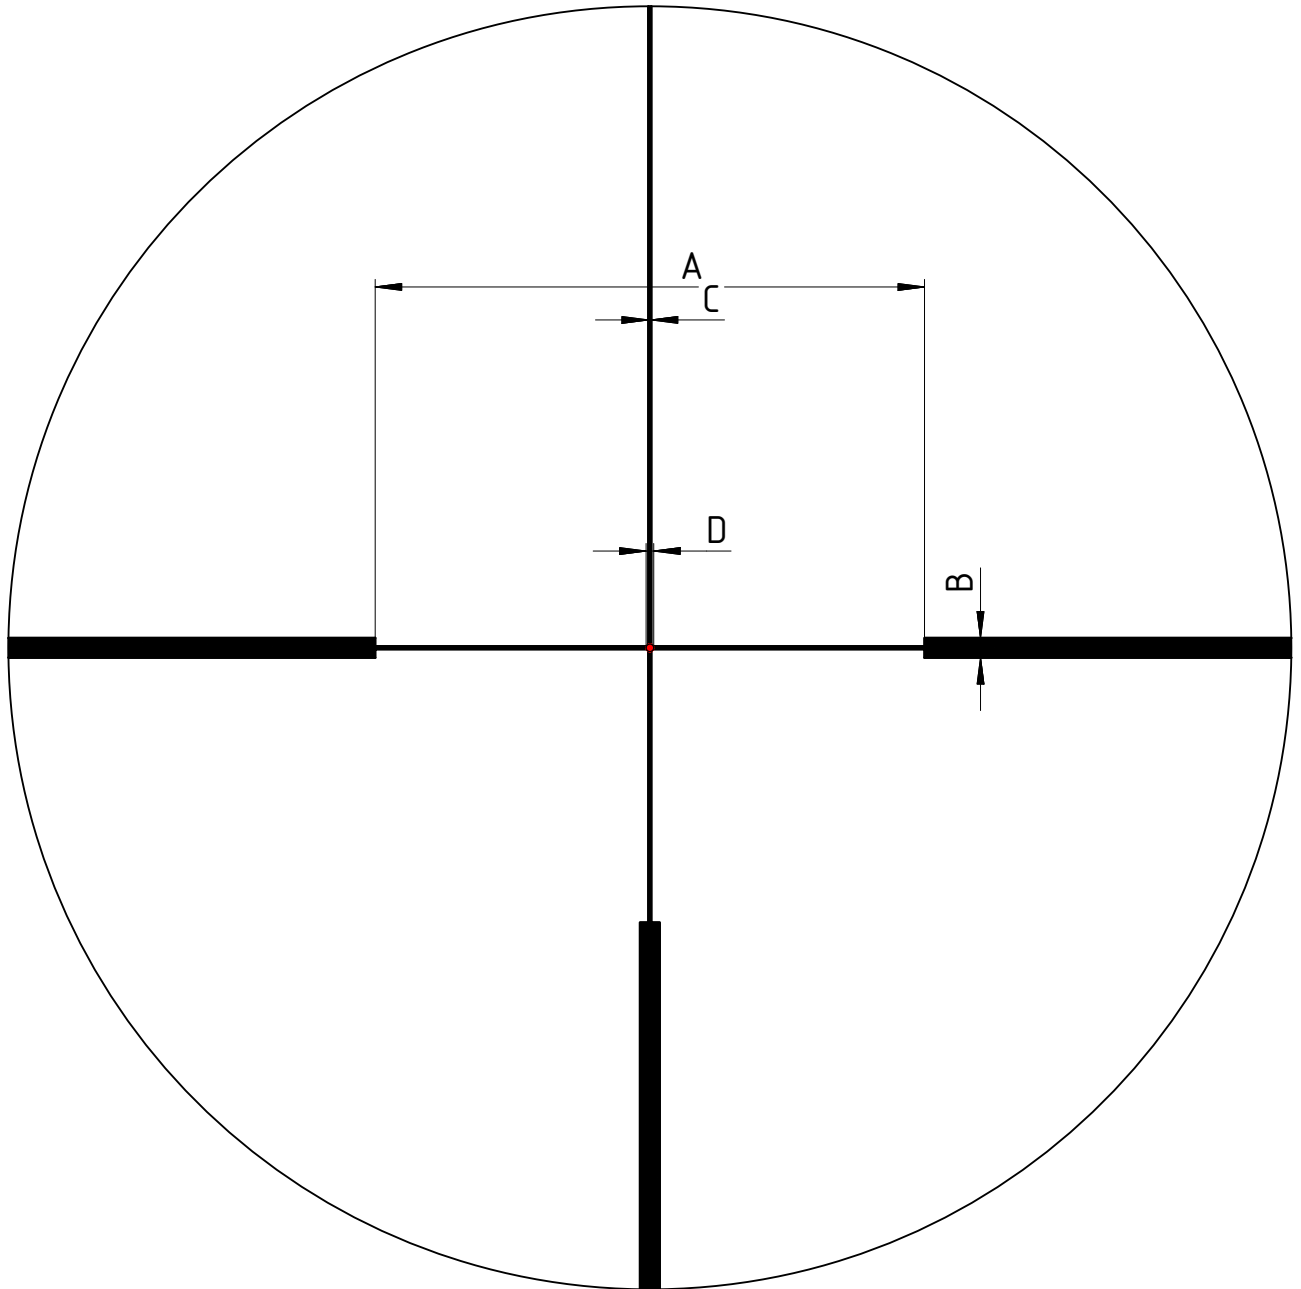

scope	1-8x24 EXOS	scope type	80	focal plane	SFP
model	Schmidt-Bender-Datasheet-FD7-SFP-1-8x24-Exos				

All rights reserved by Schmidt & Bender GmbH & Co. KG. No reproduction, distribution or unauthorized use of this document or any information contained herein may be made without the expressed written permission of Schmidt & Bender GmbH & Co. KG or its assignees.

coverages

unit	A	B	C	D	mag.
cm/100m	1107.5	39.6	5.9	15.4	1x
inch/100yrd	398.7	14.2	2.1	5.5	1x
mrad	110.8	4	0.6	1.5	1x
cm/100m	280	10	1.5	3.9	4x
inch/100yrd	100.8	3.6	0.5	1.4	4x
mrad	28	1	0.2	0.4	4x
cm/100m	140	5	0.8	1.9	8x
inch/100yrd	50.4	1.8	0.3	0.7	8x
mrad	14	0.5	0.1	0.2	8x